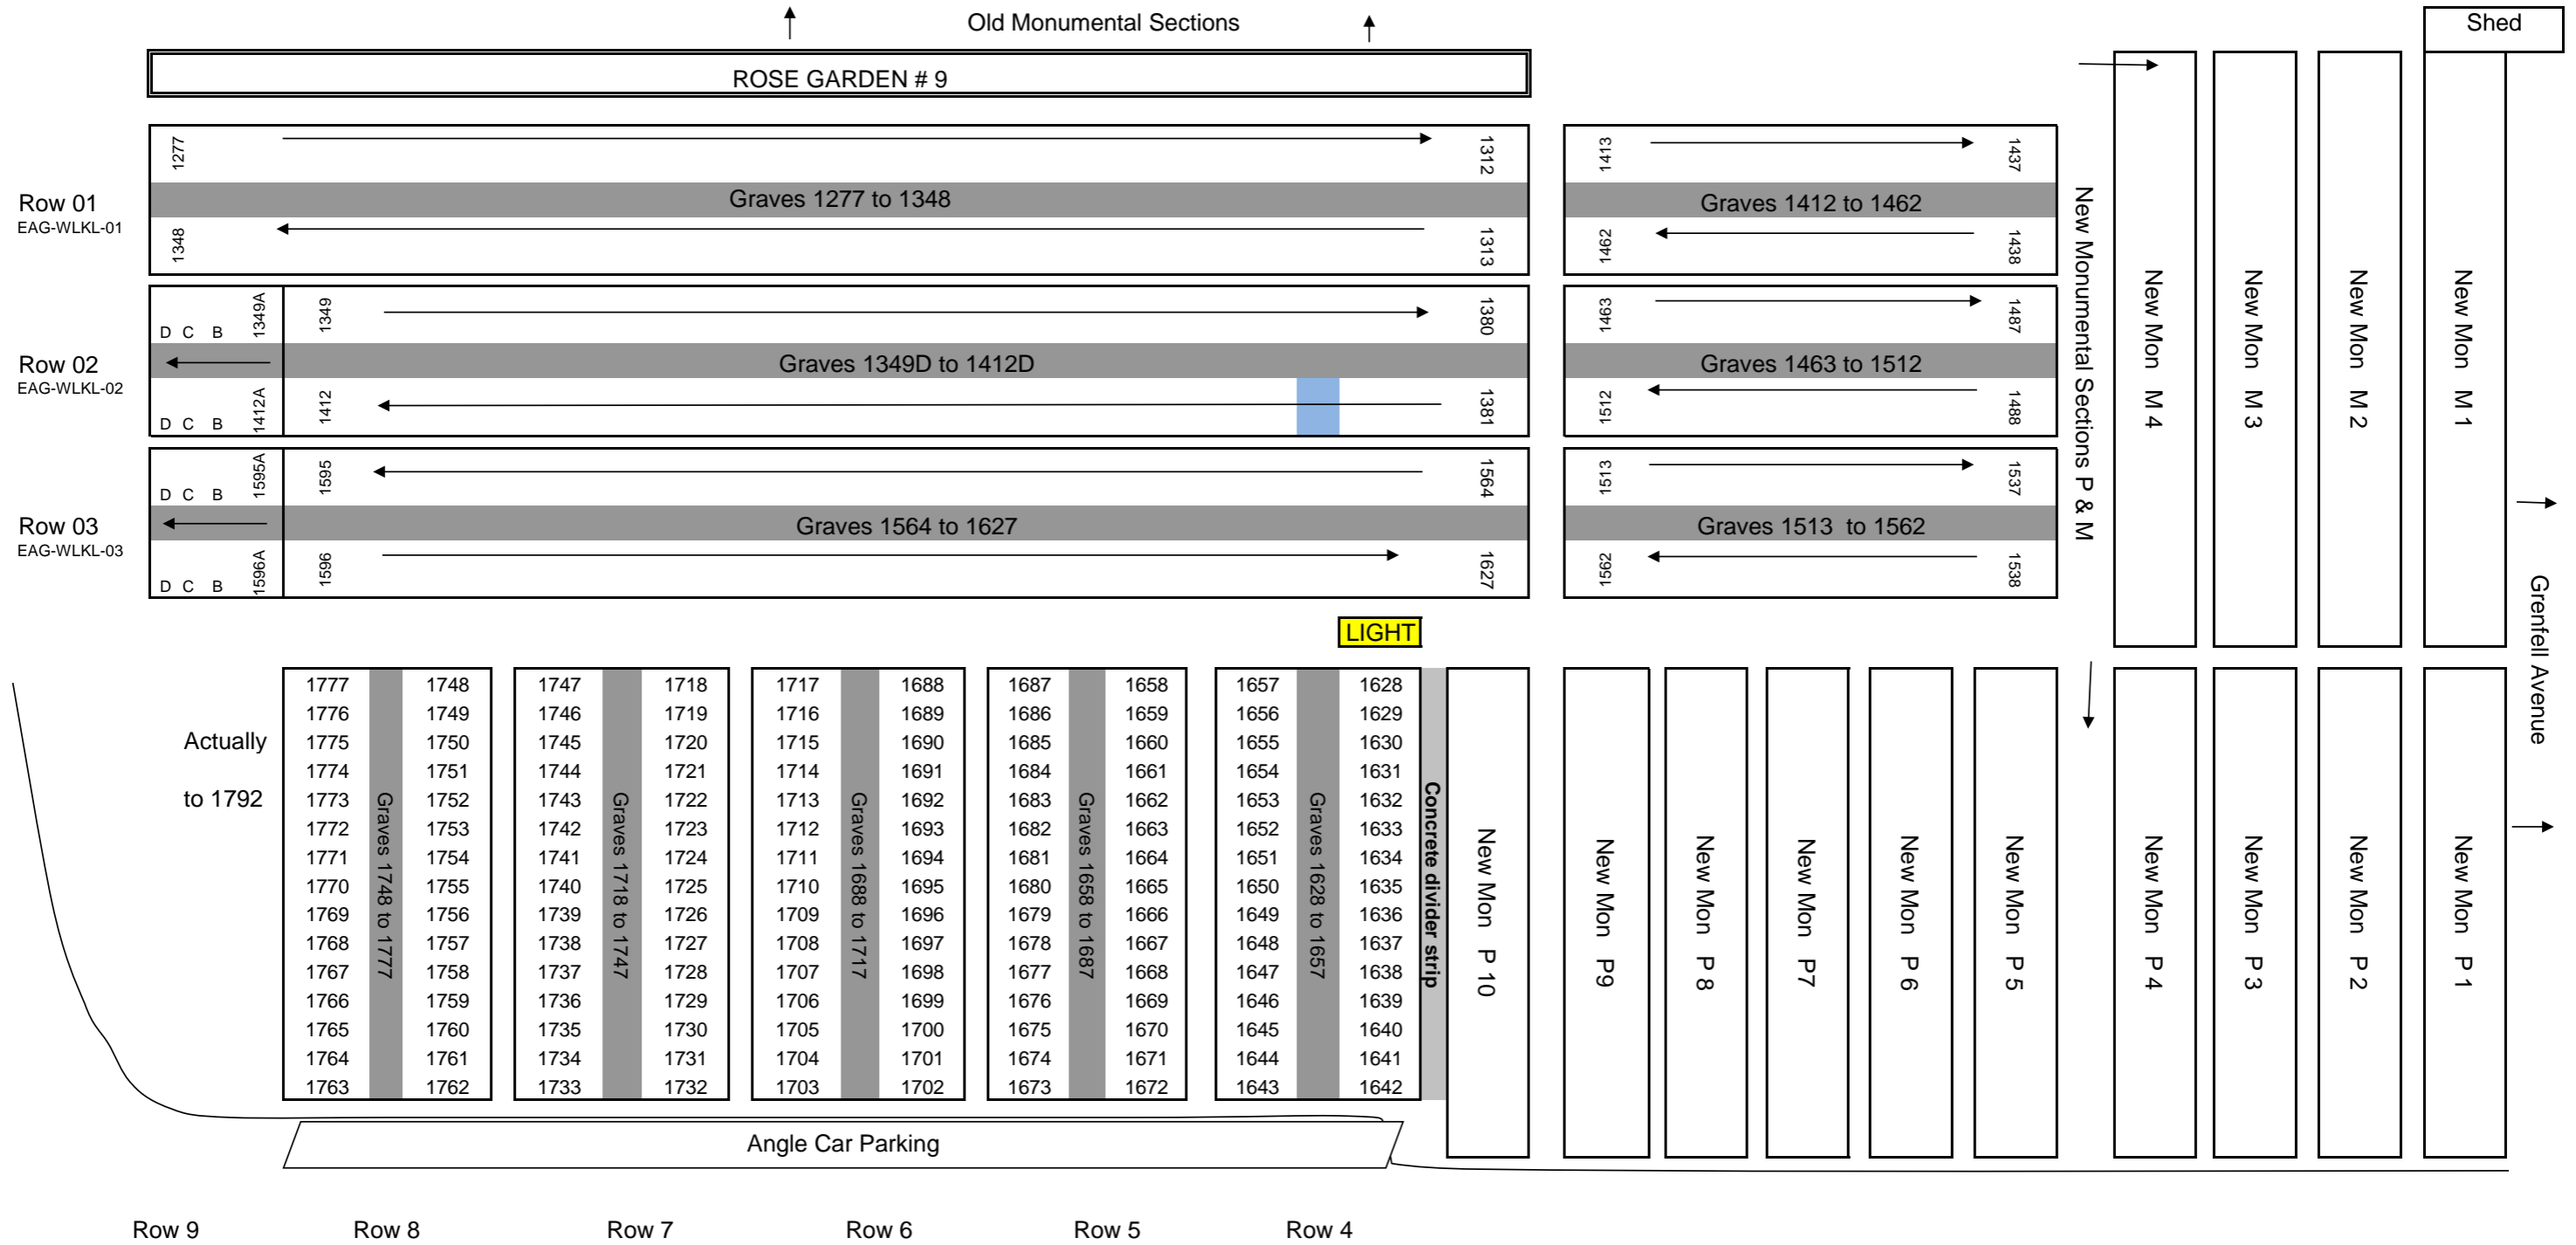

# WALKER LAWN (EAG-WLKL)

Previously part of Open Lawn

EAG-WLKL-(Row no)-grave no

eg. Grave 1737 =  
EAG-WLKL-07-1737