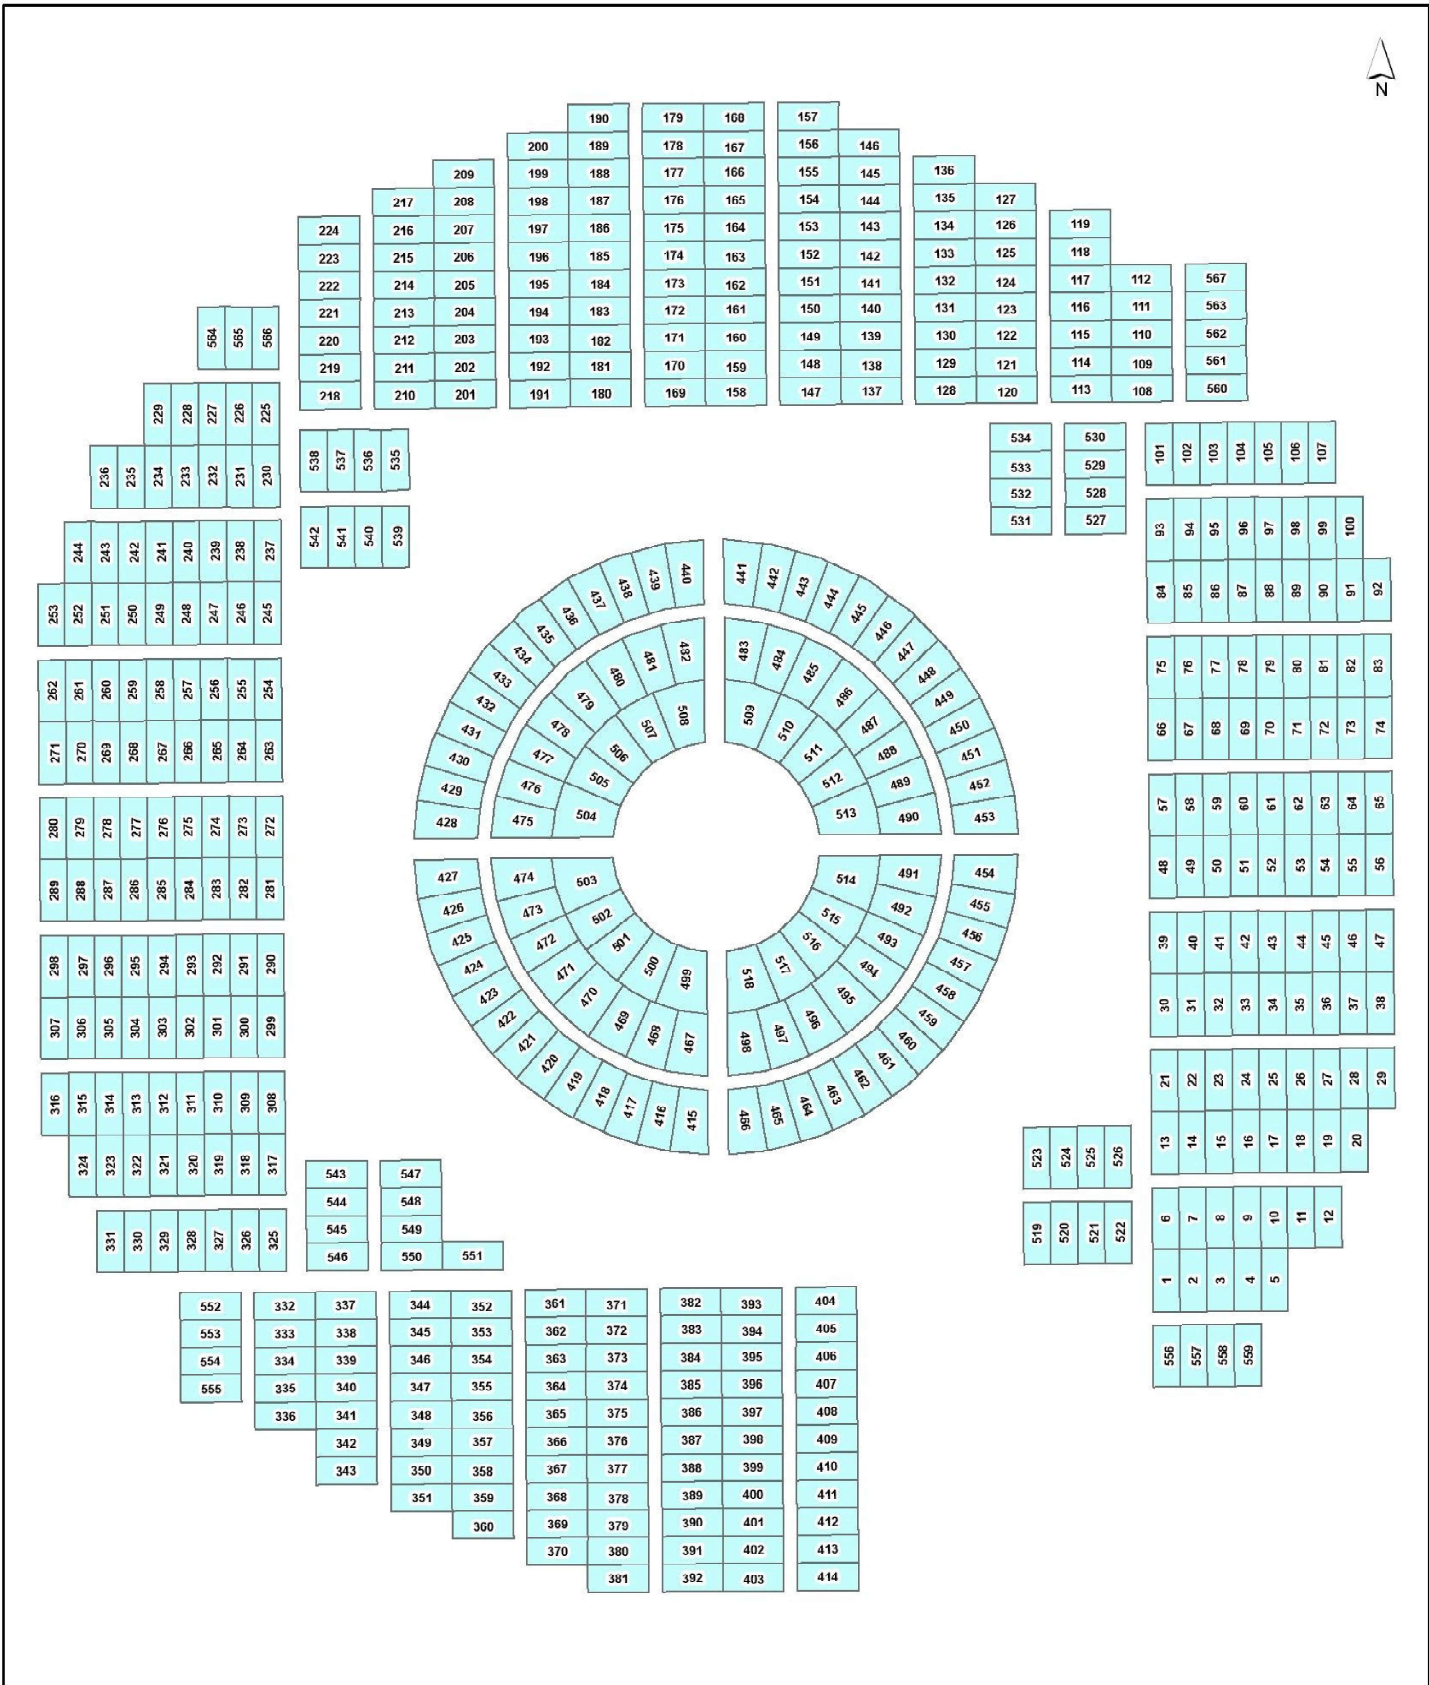

Pine Lodge Remembrance Park

REMEMBRANCE PARKS
CENTRAL VICTORIA

Banksia Lea

Scale @ A3
1:225

Date Printed:
2/05/2017

Contact Details:
Ph: 1300 266 561
E: enquiries@rpcv.com.au
W: www.rpcv.com.au