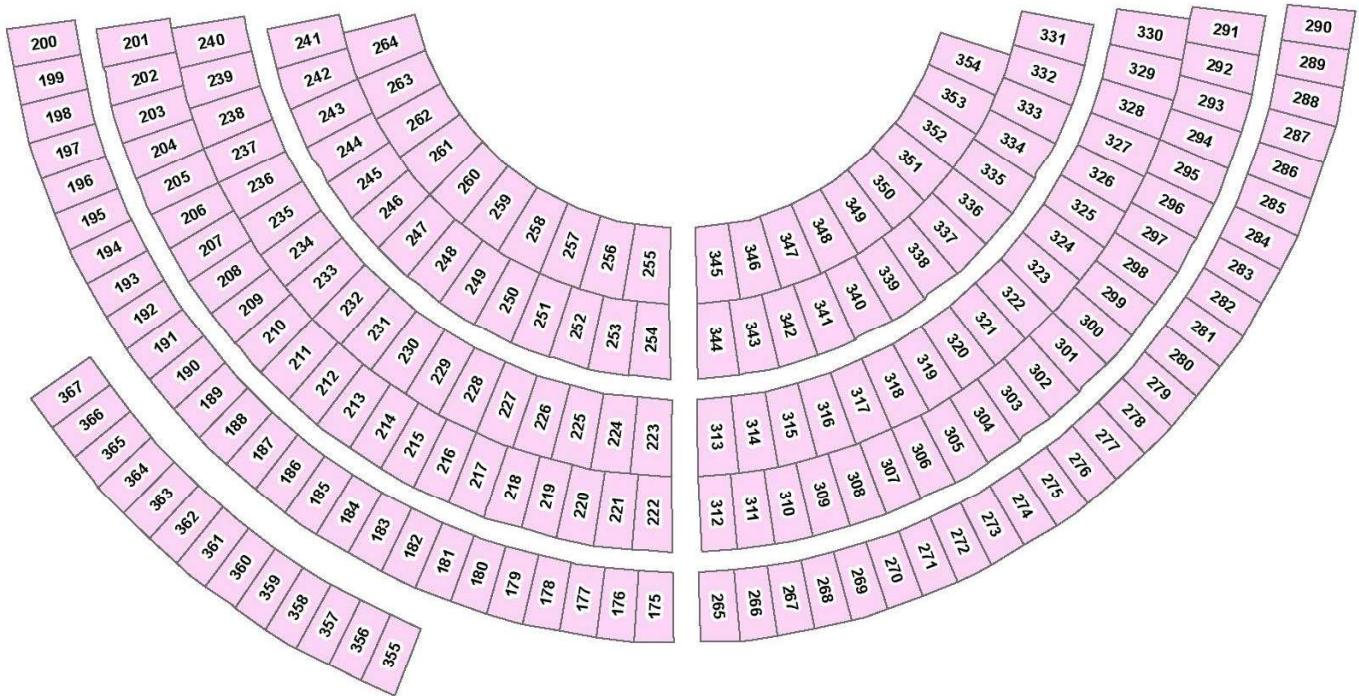

Pine Lodge Remembrance Park

REMEMBRANCE PARKS
CENTRAL VICTORIA

Grevillea Close

Scale @ A3
1:180

Date Printed:
2/05/2017

Contact Details:
Ph: 1300 266 561
E: enquiries@rpcv.com.au
W: www.rpcv.com.au