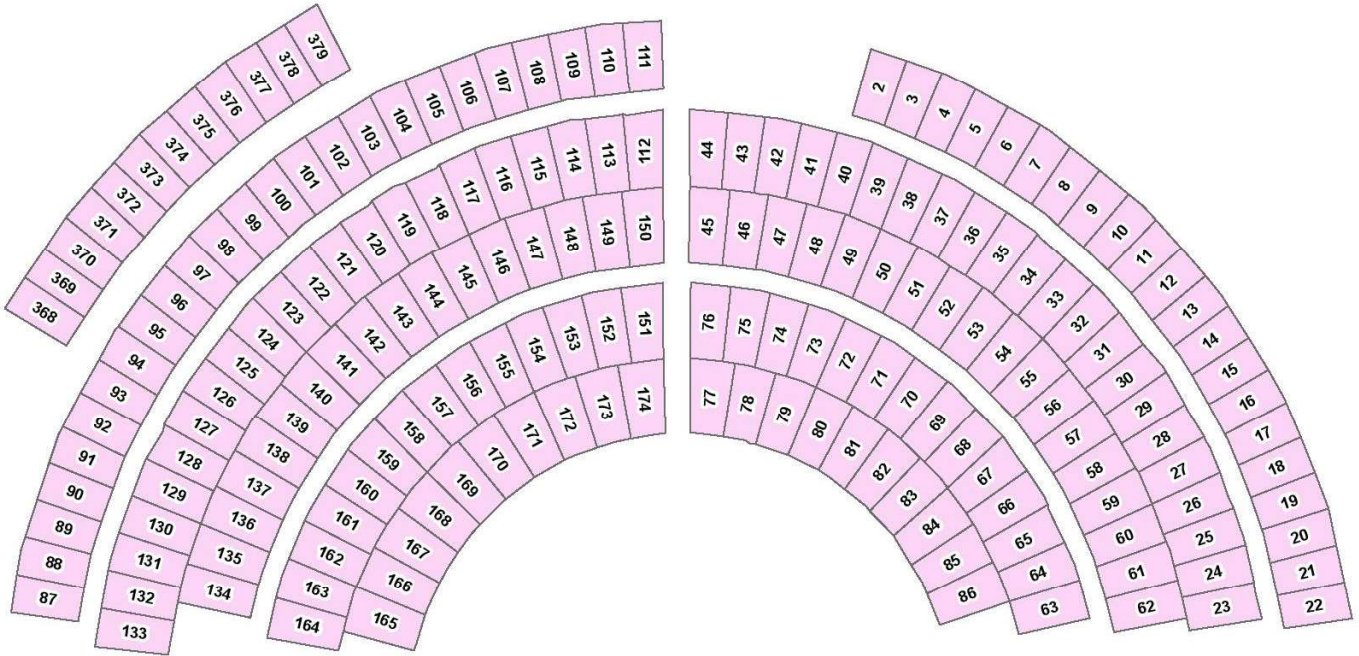

Pine Lodge Remembrance Park

REMEMBRANCE PARKS
CENTRAL VICTORIA

Grevillea Close

Scale @ A3
1:180

Date Printed:
2/05/2017

Contact Details:
Ph: 1300 266 561
E: enquiries@rpcv.com.au
W: www.rpcv.com.au